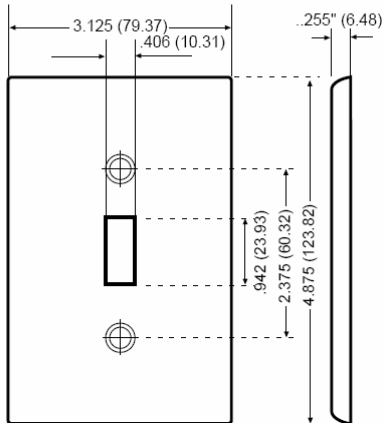

## PJ26 Series- Decora Midway Size Wallplates

### Standard Size

3.125" wide

1-GANG 1-Decora

4.94" wide

2-GANG 2-Decora

6.75" wide

3-GANG 3-Decora

8.56" wide

### Midway Size

Decora/GFCI Device Decora Wallplate, Midway Size, Thermoplastic Nylon, Device Mount

### MIDWAY WALLPLATES:

All Leviton Midway wallplates can be mounted onto larger volume outlet boxes and/or used to hide wall irregularities. All 1-Gang Midway wallplates are 4.875" H x 3.125" W. Midway wallplates are a full 0.375" higher and wider than standard wallplates.