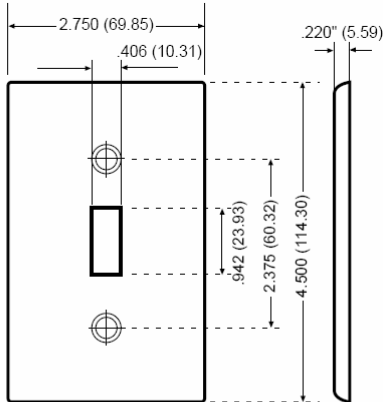

## PJ26 Series- Decora Midway Size Wallplates

### Standard Size

3.125" wide

1-GANG 1-Decora

4.94" wide

2-GANG 2-Decora

6.75" wide

3-GANG 3-Decora

8.56" wide

### Midway Size

Decora/GFCI Device Decora Wallplate, Midway Size, Thermoplastic Nylon, Device Mount

### MIDWAY WALLPLATES:

All Leviton Midway wallplates can be mounted onto larger volume outlet boxes and/or used to hide wall irregularities. All 1-Gang Midway wallplates are 4.875" H x 3.125" W. Midway wallplates are a full 0.375" higher and wider than standard wallplates.