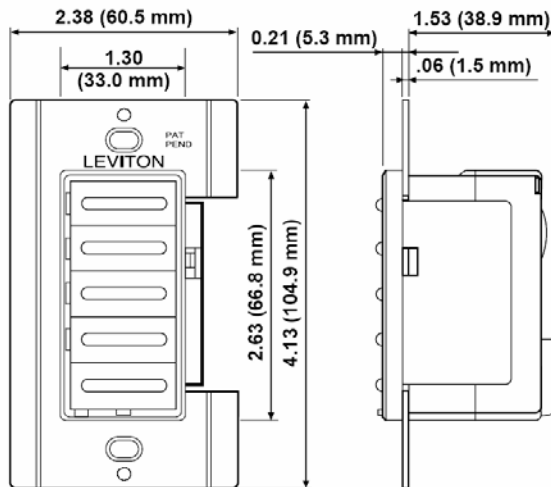

6260M - Decora Electronic Timer Switches

DECORA PLUS ELECTRONIC TIMER SWITCHES

Leviton Timers add contemporary styling to any commercial or residential application. Built to the highest performance standards, Decora Electronic Timers provide long-lasting trouble-free service life. Four Preset buttons plus an OFF button permit timed control of lights and appliances. Decora Plus Timers are ideal for heat lamps, foyer and outdoor lights, hot tubs, spas, attic and exhaust fans. LED's indicate elapsed time and flash "Two Minutes Until OFF" warning.

1000W / 20A 1HP-120V, 120 Volt AC 60Hz, Single-Pole, Decora, Four Preset 10-20-30-60 Minutes, Electronic, Incandescent / Inductive Timer, Neutral Required

PRODUCT FEATURES:

Switch Type: Single-Pole
Timer Type: Four Preset
Style: Decora
Type: Electronic
Time Range: 10-20-30-60 Minutes
Load Type: Incandescent / Inductive
Load Rating: 1000W / 20A 1HP-120V
Voltage: 120 Volt AC 60Hz
Wire: 3
Neutral: Required
Standards and Certifications: UL/CSA
Warranty: 2-Year Limited
Brand: Leviton

SPECIFICATIONS & FEATURES:

- Electronic Timer Switch has four preset buttons plus OFF for timed control of lights & appliances.
- Electronic Timer Switch LED's indicate time elapsed & last LED flashes two minutes until OFF warning
- Press OFF button on Time Delay Switch —lights remain ON for 5 minutes before switching OFF
- All install easily in single gang wallbox in place of standard switch
- Electronic keypad control
- Matching wallplate included

TESTING & CODE COMPLIANCE:

- UL Listed (File #E-66800—Cat. Nos. 6515M, 6560M, 6512H, 6215M, 6230M, 6260M, 6212H; File #E-7458—Cat. No. 6690)
- CSA Certified (File #LR-68679—Cat. Nos. 6515M, 6560M, 6512H, 6215M, 6230M, 6260M, 6212H; File #LR-67309—Cat. No. 6690)
- NOM Certified (#057)
- Backed by a Limited Two-Year Warranty

MATERIAL CHARACTERISTICS:

- Environmental: Flammability UL-94, V2 Rating
- Operating Temperature: -40°C to 120°C