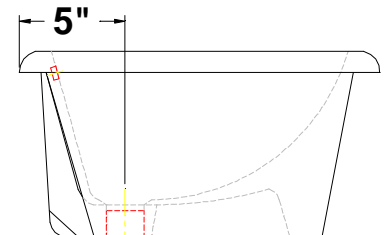

SIDE

St. Thomas Creations

1022 Bay Marina Drive, Suite #125, National City, CA 91950

www.stthomascreations.com

©2000 by St. Thomas Creations