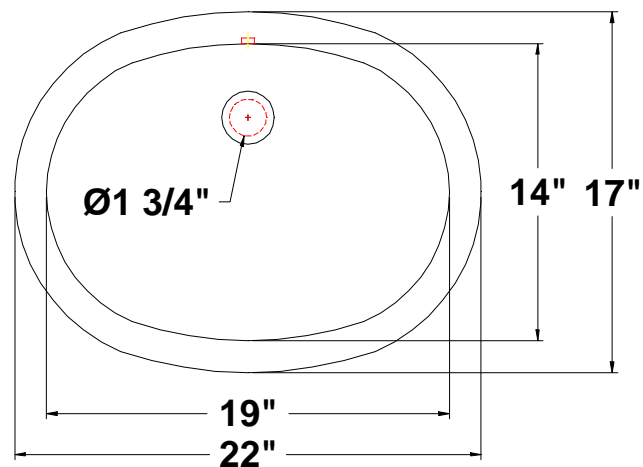

**MADRID™ (Large)**
**22" x 17" x 8 3/4"**

Oval self-rimming countertop lavatory with rear overflow. Complete with template.

**Colors:**

- .01 White
- .02 Bone
- .03 Almond
- .06 Balsa

- Please contact customer service for availability of additional Group II, Group III, Group IV: Hand painted designs on white, and Group V colors.

**Fixture Information**

Drain outlet	1 3/4" O.D.
Overall dimensions	22" x 17"
Basin dimensions	19" x 14"
Material	Vitreous china

**TOP**

Fixture dimensions meet ANSI/ASME standard A112.19.2M and CAN/CSA requirements. These measurements are subject to change or cancellation. No responsibility will be assumed for use of superseded or voided pages.