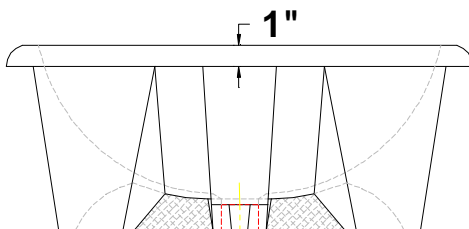

Listing / Approvals:

- IAPMO/UPC
- ISO 9002 CERTIFIED

REAR