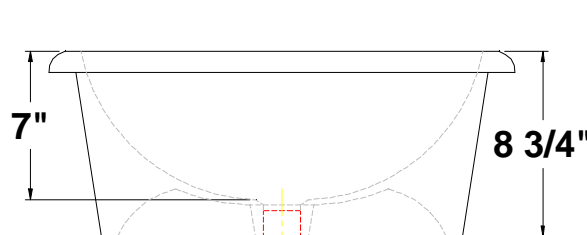

MADRID™ (Large)

22" x 17" x 8 3/4"

Oval self-rimming countertop lavatory with rear overflow. Complete with template.

Colors:

- .01 White
- .02 Bone
- .03 Almond
- .06 Balsa

- Please contact customer service for availability of additional Group II, Group III, Group IV: Hand painted designs on white, and Group V colors.

Fixture Information

Drain outlet	1 3/4" O.D.
Overall dimensions	22" x 17"
Basin dimensions	19" x 14"
Material	Vitreous china

TOP

Fixture dimensions meet ANSI/ASME standard A112.19.2M and CAN/CSA requirements. These measurements are subject to change or cancellation. No responsibility will be assumed for use of superseded or voided pages.

Listing / Approvals:

- IAPMO/UPC
- ISO 9002 CERTIFIED

REAR

FRONT

SIDE

St. Thomas Creations

1022 Bay Marina Drive, Suite #125, National City, CA 91950

www.stthomascreations.com

©2000 by St. Thomas Creations