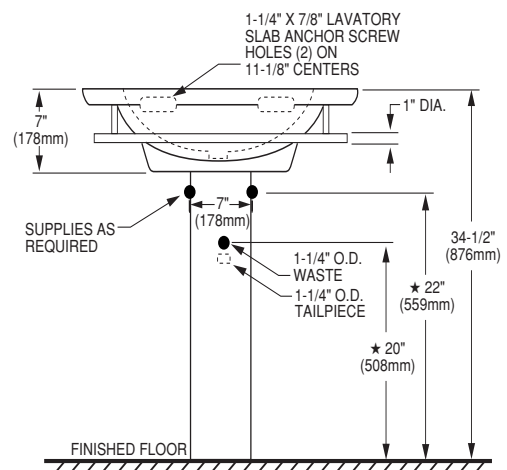

Kit Components:

- 20401** Lavatory slab with center hole only
- 20408** Lavatory slab with 1-3/8" dia. holes on 8" (203mm) centers (for spread faucets only)
- 21400** Pedestal base only

Nominal Overall Dimensions:

27-5/8" x 21-1/8" (702 x 537mm)

34-1/2" (676mm) rim height

Open pedestal back

Bowl Inside Dimensions:

14-1/2" x 10-1/2" (368 x 267mm)

6" (152mm) deep

Fixture Dimensions conform to ANSI Standard A112.19.9M

To Be Specified

- Faucet:
- Faucet Finish:
- Supplies:
- 1-1/4" Trap:
- Nipple:

NOTES:

- ★ DIMENSIONS SHOWN FOR LOCATION OF SUPPLIES AND "P" TRAP ARE SUGGESTED.
- FOR REINFORCEMENT ONLY. TAKE ACTUAL DIMENSIONS FROM FIXTURE. SLAB/PEDESTAL ANCHORS AND MOUNTING FEATURES TO BE FURNISHED BY OTHERS. PROVIDE SUITABLE REINFORCEMENT FOR ALL WALL SUPPORTS. FITTINGS NOT INCLUDED AND MUST BE ORDERED SEPARATELY. INSTALLATION INSTRUCTIONS SUPPLIED WITH LAVATORY.

IMPORTANT: Dimensions of fixtures are nominal and may vary within the range "P" tolerances established by ANSI Standard A112.19.9M. These measurements are subject to change or cancellation. No responsibility is assumed for use of superseded or voided pages.