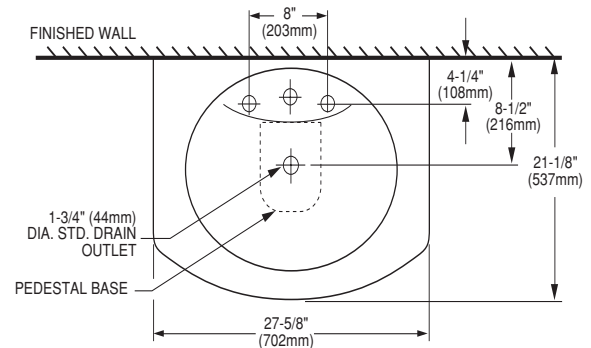

Kit Components:

- 20401** Lavatory slab with center hole only
- 20408** Lavatory slab with 1-3/8" dia. holes on 8" (203mm) centers (for spread faucets only)
- 21400** Pedestal base only

Nominal Overall Dimensions:

27-5/8" x 21-1/8" (702 x 537mm)

34-1/2" (676mm) rim height

Open pedestal back

Bowl Inside Dimensions:

14-1/2" x 10-1/2" (368 x 267mm)

6" (152mm) deep

Fixture Dimensions conform to ANSI Standard A112.19.9M

To Be Specified

- Faucet:
- Faucet Finish:
- Supplies:
- 1-1/4" Trap:
- Nipple:

NOTES:

- ★ DIMENSIONS SHOWN FOR LOCATION OF SUPPLIES AND "P" TRAP ARE SUGGESTED.
- FOR REINFORCEMENT ONLY. TAKE ACTUAL DIMENSIONS FROM FIXTURE. SLAB/PEDESTAL ANCHORS AND MOUNTING FEATURES TO BE FURNISHED BY OTHERS. PROVIDE SUITABLE REINFORCEMENT FOR ALL WALL SUPPORTS. FITTINGS NOT INCLUDED AND MUST BE ORDERED SEPARATELY. INSTALLATION INSTRUCTIONS SUPPLIED WITH LAVATORY.

IMPORTANT: Dimensions of fixtures are nominal and may vary within the range "P" tolerances established by ANSI Standard A112.19.9M. These measurements are subject to change or cancellation. No responsibility is assumed for use of superseded or voided pages.