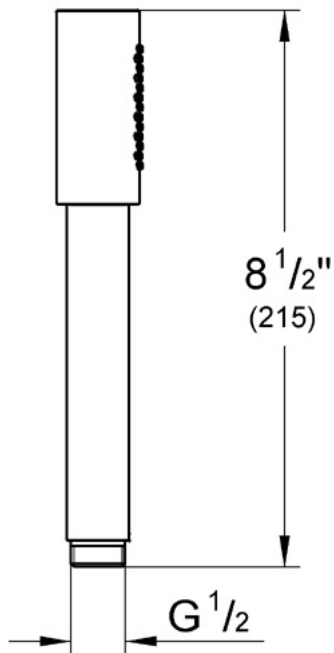

Sena 28 341 Hand Shower

Description

GROHE DreamSpray® Technology
Speedclean anti-lime system

Spray: Non-adjustable wide spray

Flow Rate

2.5 gpm at 80 psi

Code Compliance

* ASME/ANSI A112.18.M

Finish Options

28 341 OOO Chrome
28 341 AVO Infinity Satin Nickel
28 341 BEO Sterling Infinity Finish