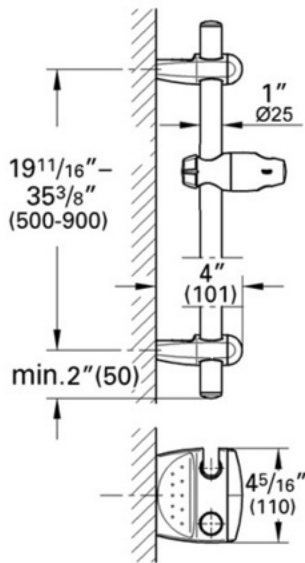

Accessories 28 398

36" Shower Bar

Description

Swivel hand shower holder with adjustable height
Variable fixing point mounting brackets for easy retrofit
Multi-function mounting brackets serve as: hand shower holder, hose guide, and small shelves
Optional Universal Accessory Tray available (28 549)

Flow Rate

NA

Code Compliance

- * ASME/ANSI A112.18.M
- * ADA Compliant

Finish Options

- 28 398 OOO Chrome
- 28 398 ROO Infinity Polished Brass
- 28 398 AVO Infinity Satin Nickel
- 28 398 RRO Velour Chrome
- 28 398 BEO Sterling Infinity Finish
- 28 398 ENO Infinity Brushed Nickel
- 28 398 ZBO Oil Rubbed Bronze