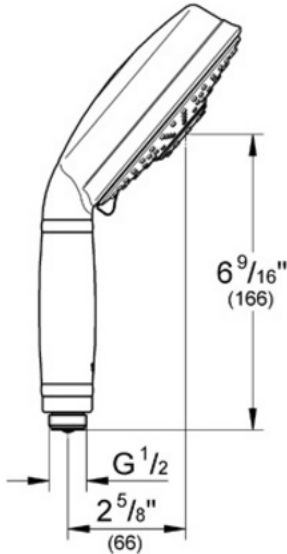

Rainshower Rustic 27 129

Hand-held

Description

6 1/4" face
4 spray patterns
GROHE DreamSpray® Technology
SpeedClean® Anti-Lime System

Flow Rate

N/A

Code Compliance

* ASME/ANSI A112.18.1M